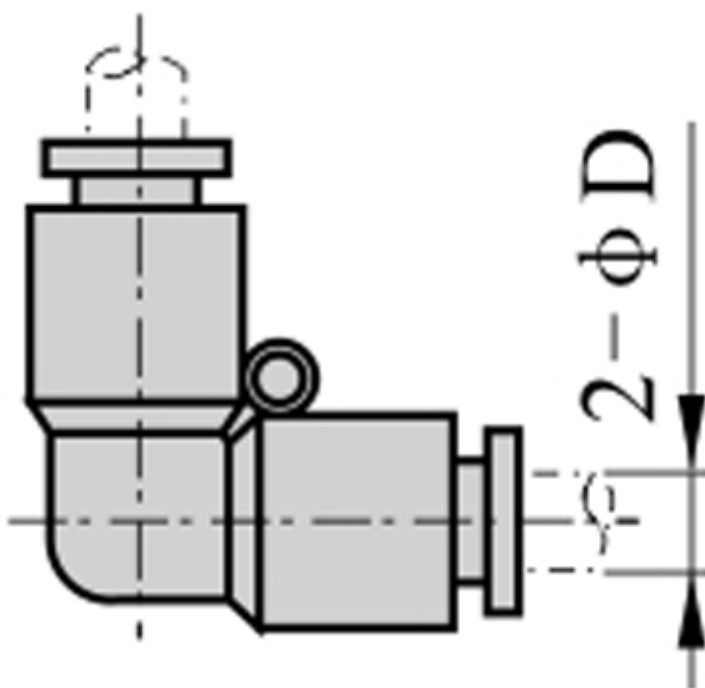

Data Sheet

Article number: 58EPV6

Description: Fitting EPV6
Elbow connector, diameter 6

Measures

D = 6